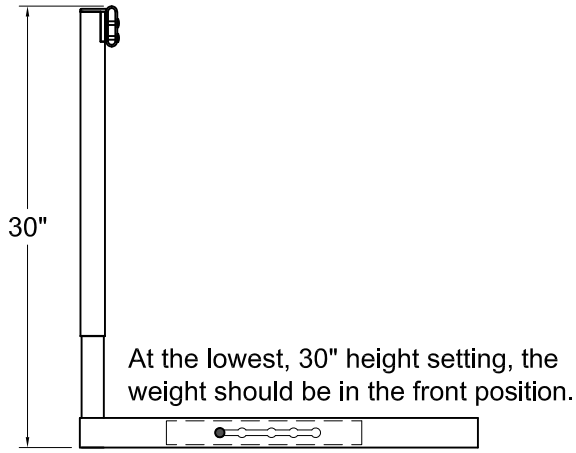

www.gillathletics.com
800-637-3090

406 - G6 HURDLE CUSTOMER INSTRUCTIONS

www.gillathletics.com
800-637-3090

406 - G6 HURDLE ASSEMBLY INSTRUCTIONS