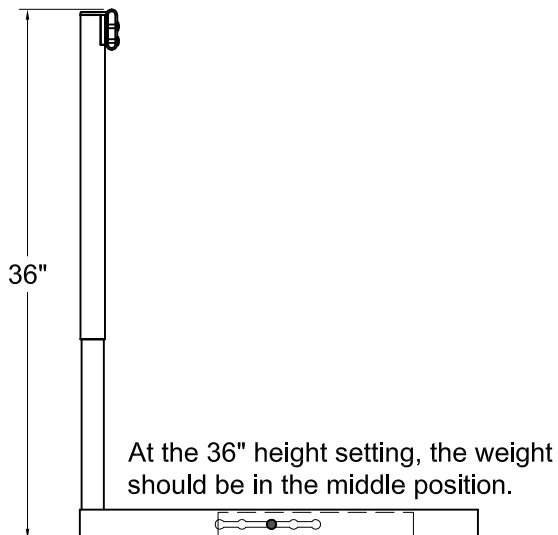

www.gillathletics.com
800-637-3090

406 - G6 HURDLE CUSTOMER INSTRUCTIONS

www.gillathletics.com
800-637-3090

406 - G6 HURDLE ASSEMBLY INSTRUCTIONS