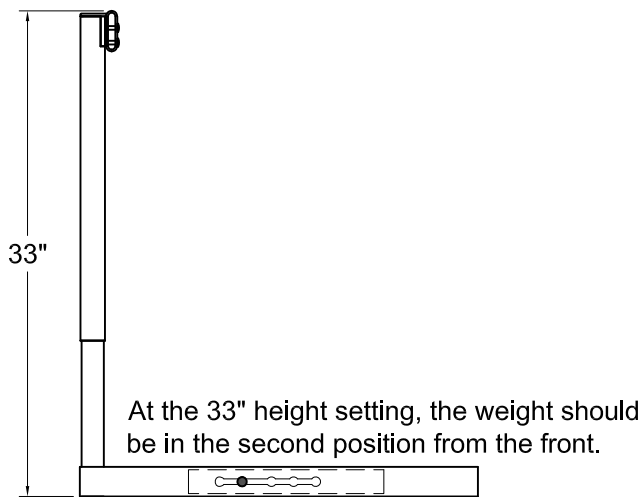

www.gillathletics.com
800-637-3090

406 - G6 HURDLE CUSTOMER INSTRUCTIONS

www.gillathletics.com
800-637-3090

406 - G6 HURDLE ASSEMBLY INSTRUCTIONS