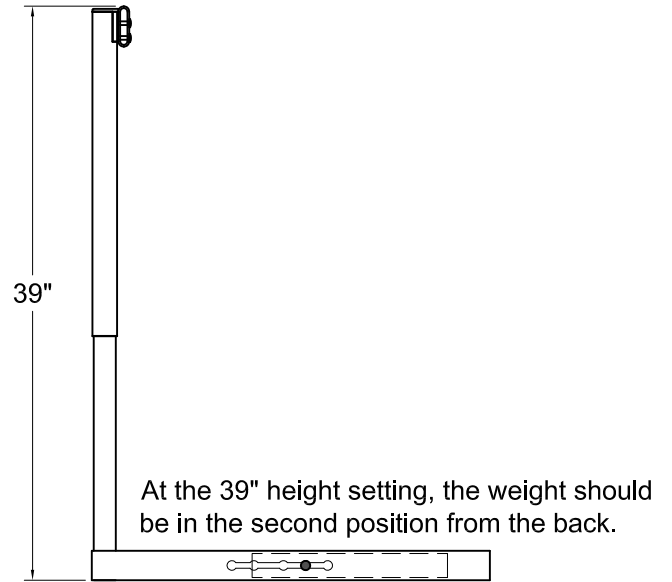

www.gillathletics.com
800-637-3090

406 - G6 HURDLE CUSTOMER INSTRUCTIONS

www.gillathletics.com
800-637-3090

406 - G6 HURDLE ASSEMBLY INSTRUCTIONS