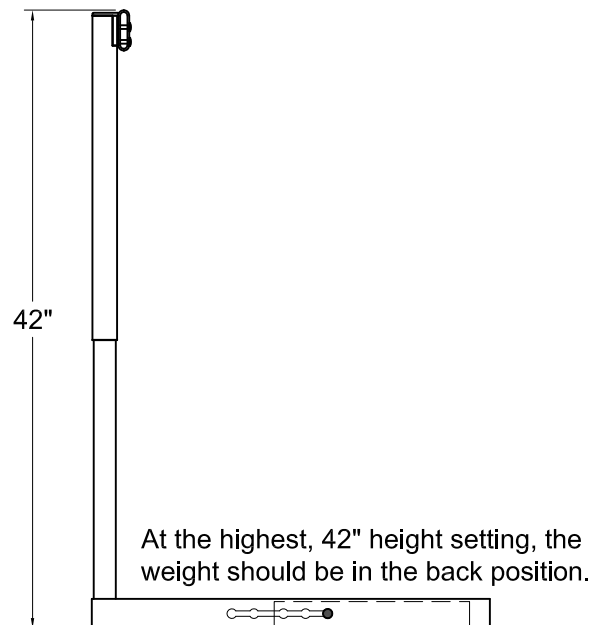

www.gillathletics.com
800-637-3090

406 - G6 HURDLE CUSTOMER INSTRUCTIONS

www.gillathletics.com
800-637-3090

406 - G6 HURDLE ASSEMBLY INSTRUCTIONS